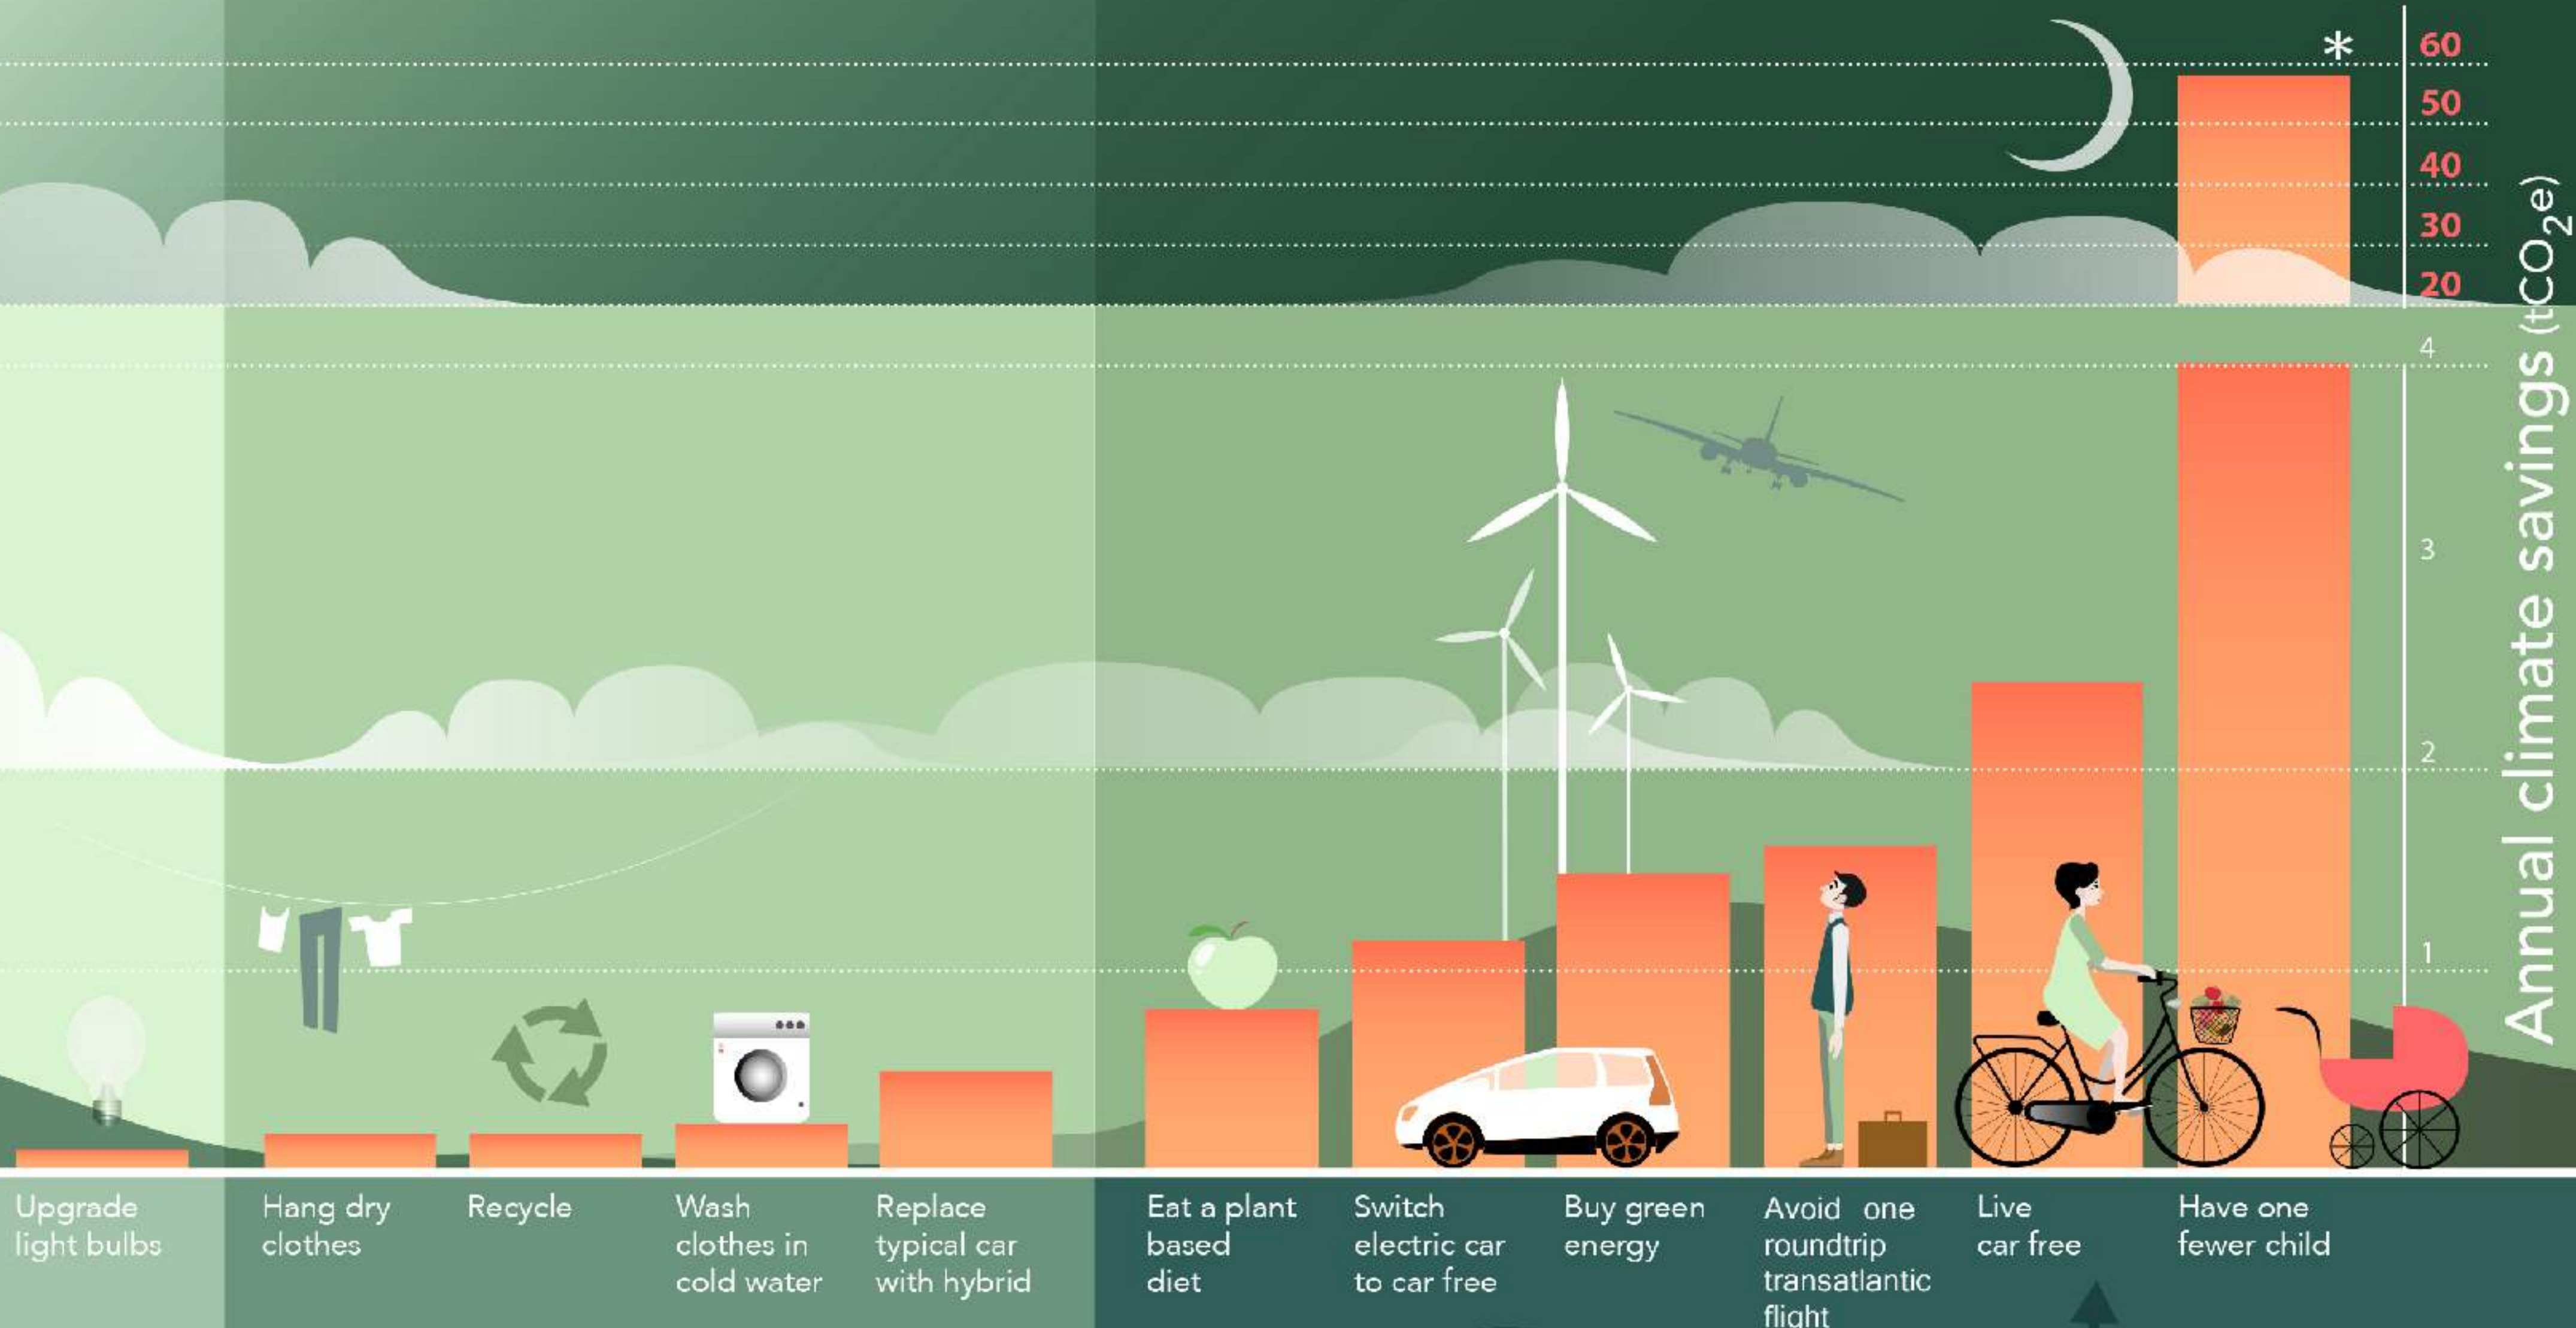

Personal choices to reduce your contribution to climate change

* Cumulative emissions from descendants; decreases substantially if national emissions decrease.

Average values for developed countries, based on current emissions.

Low Impact

< 0.2 tCO₂e

Moderate Impact

0.8-0.2 tCO₂e

High Impact

> 0.8 tCO₂e

Moto Q

BlackBerry

Palm Treo

Nokia E62

*In times of change
learners inherit the earth;
while the learned find
themselves beautifully
equipped to deal with a
world that no longer
exists.*

-Eric Hoffer